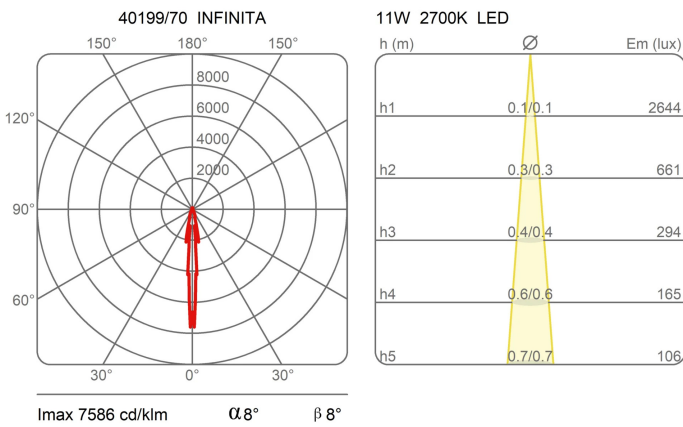

Clear glass lamp body available in three lengths: 70 cm, 120 cm and 150 cm.

Diameter 5,6 cm.

You can compose your lamp starting with the choice of the lamp body and continuing with the choice of the diffusers, which are available in 4 shapes: a rhomboid, a bell, a cylinder, a disc, to give life to your composition.

Height	70 cm
Diameter	5,6 cm
Power supply cable length	250 cm
Weight	1.5 Kg

Materials

Structure	glass aluminium	Canopy	aluminium
-----------	-----------------	--------	-----------

Voltage	24V	Watt	10 W
Power unit	Excluded	Lumen	1000 lm
Mounting Power Supply	External	CRI	>90
		Duration	50000 h
		CCT	2700 K
		Energy class	E

Certifications

EcoLabel

Photometric curves

Colour variant code

40199/70

Transparent